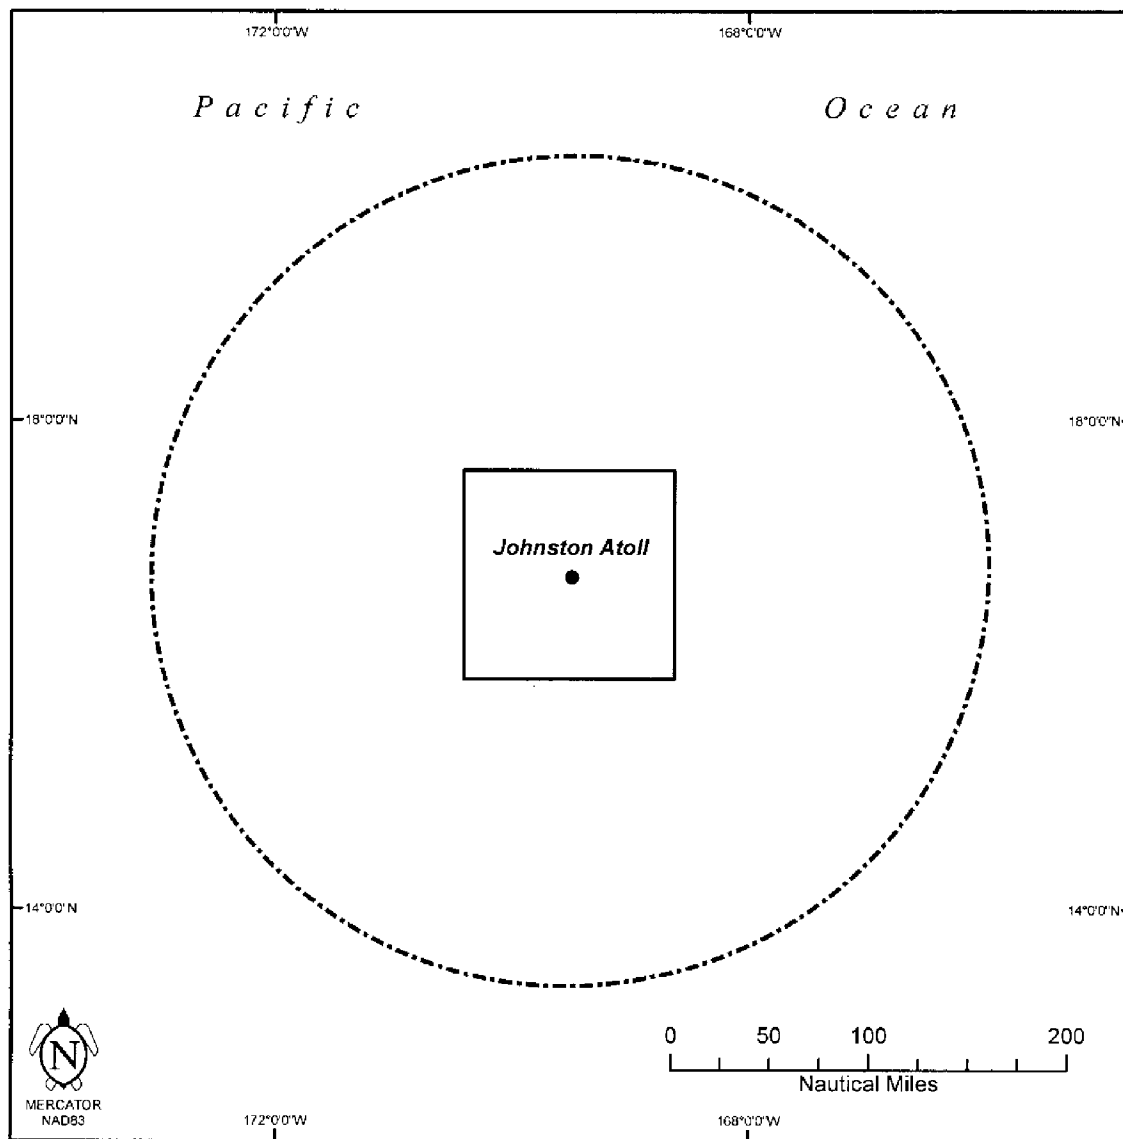

Pacific Remote Islands Marine National Monument Expansion

- Pacific Remote Islands MNM Boundary Expanded - seaward limits of U.S. Exclusive Economic Zone
- Pacific Remote Islands MNM Boundary - 50 nmi

Pacific Remote Islands Marine National Monument Expansion

- Pacific Remote Islands MNM Boundary Expanded - seaward limits of U.S. Exclusive Economic Zone
- Pacific Remote Islands MNM Boundary - 50 nmi

9/3/2014 FWS-R1-MRS-RR1 14-095-8 MXD