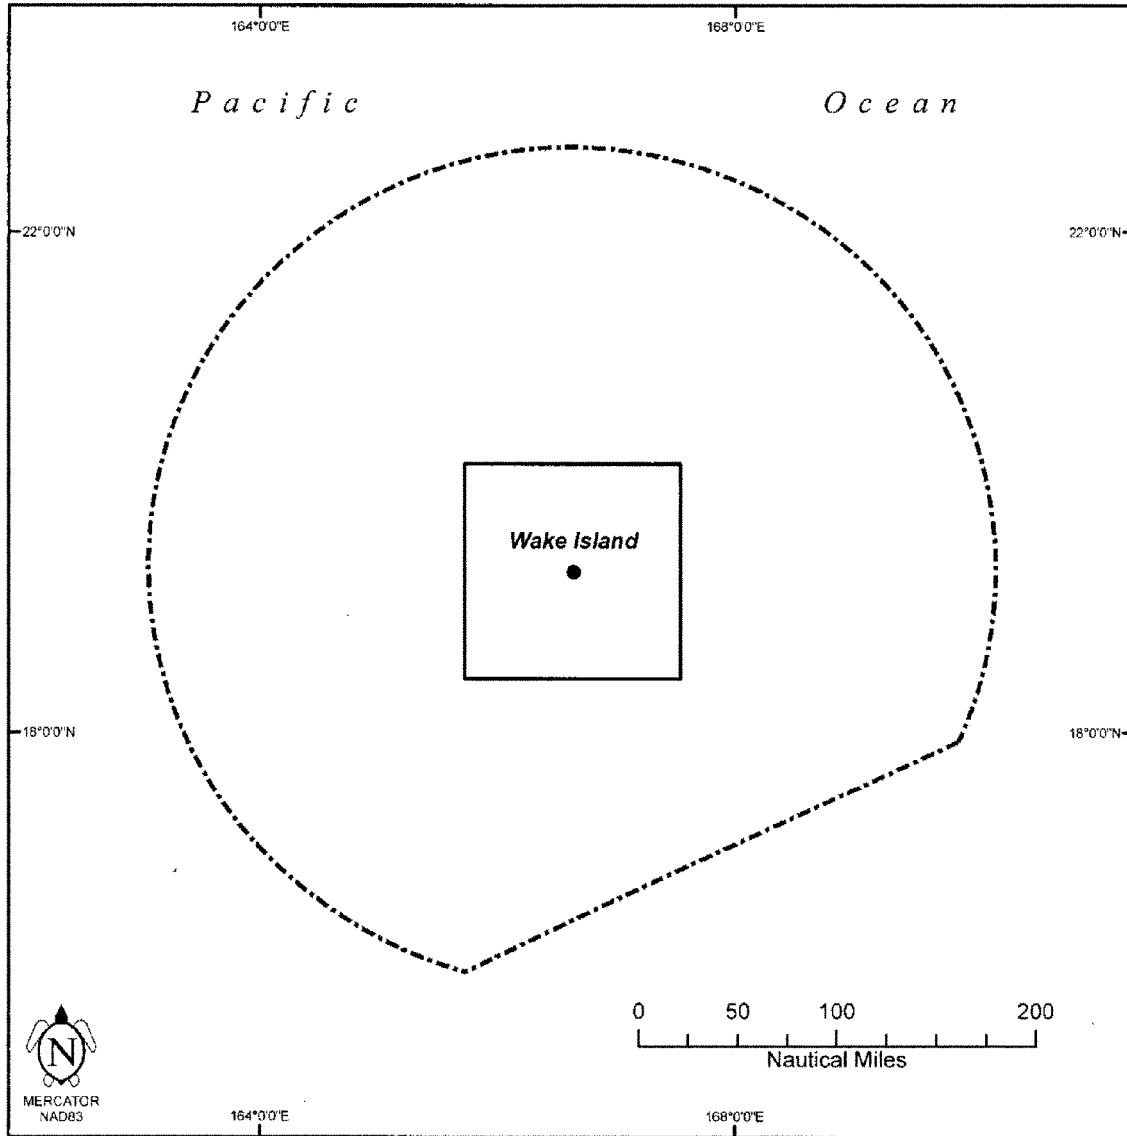

Pacific Remote Islands Marine National Monument Expansion

- Pacific Remote Islands MNM Boundary Expanded - seaward limits of U.S. Exclusive Economic Zone
- Pacific Remote Islands MNM Boundary - 50 nmi

Pacific Remote Islands Marine National Monument Expansion

- Pacific Remote Islands MNM Boundary Expanded - seaward limits of U.S. Exclusive Economic Zone
- Pacific Remote Islands MNM Boundary - 50 nmi

9/3/2014 FWS-R1-MRS-RR1 14-095-8 MXD