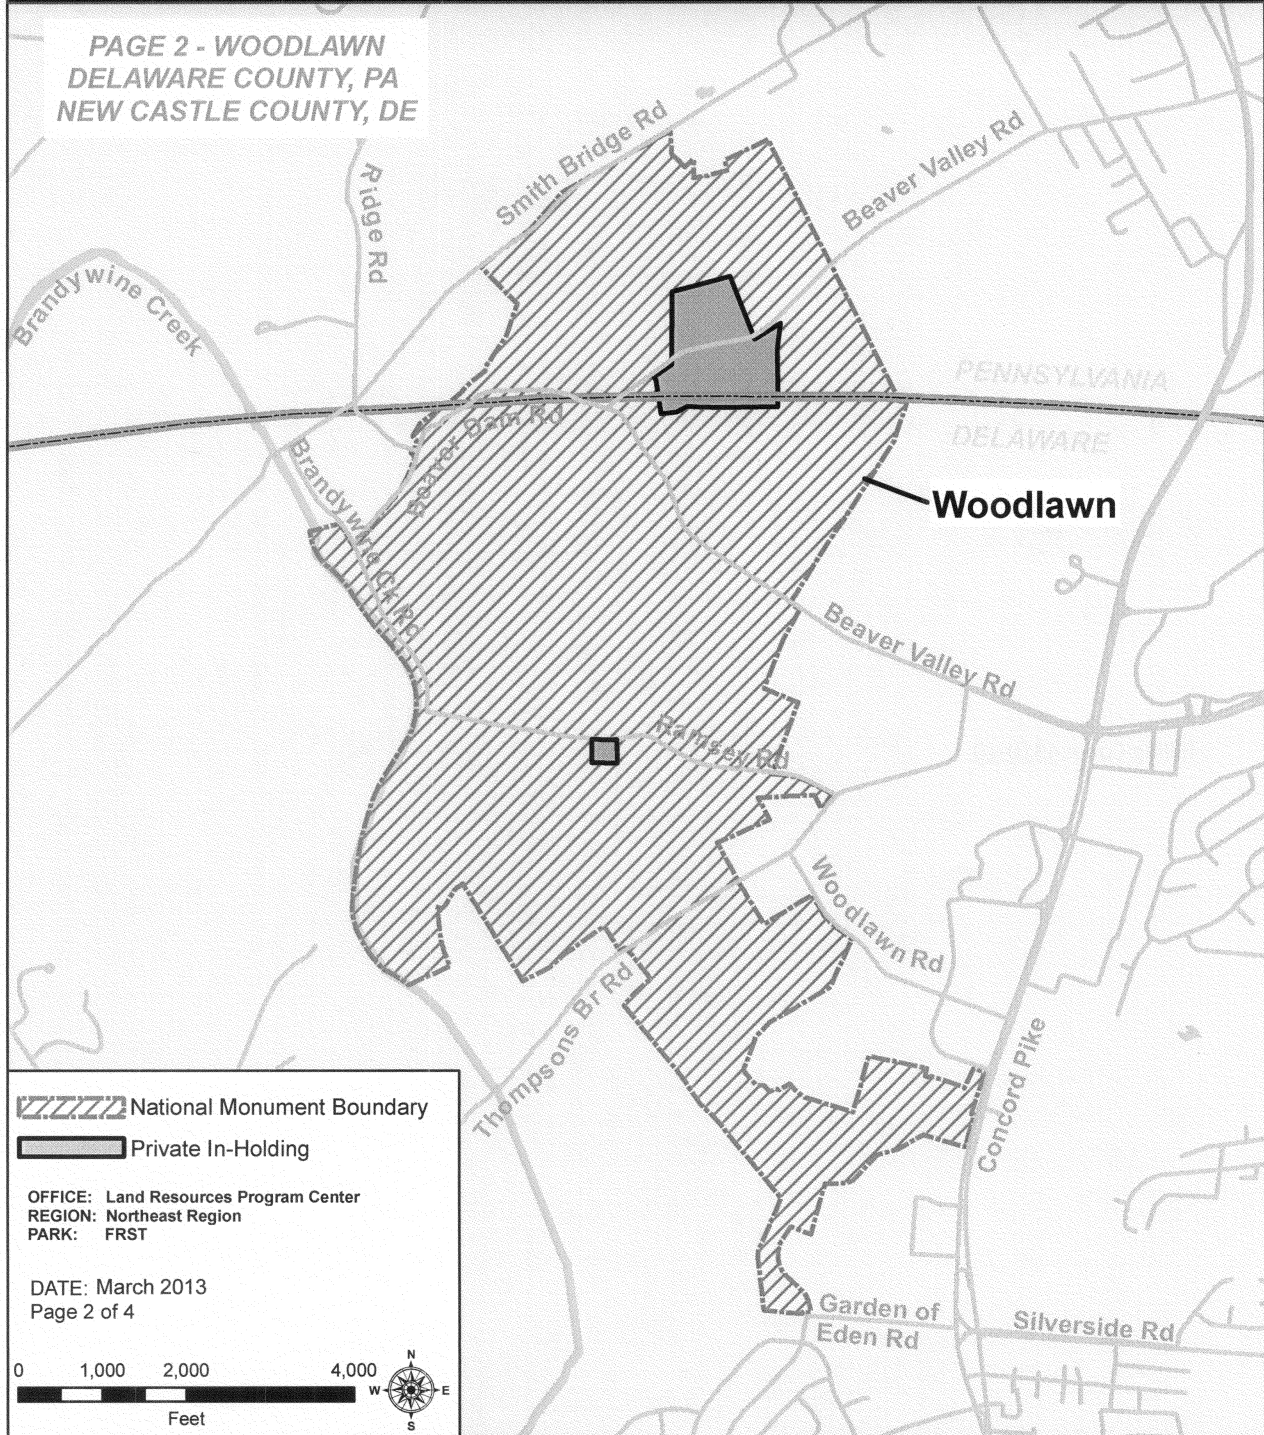

# First State National Monument Boundary

National Park Service  
U.S. Department of the Interior

New Castle & Kent Counties, Delaware  
Delaware County, Pennsylvania

PAGE 2 - WOODLAWN  
DELAWARE COUNTY, PA  
NEW CASTLE COUNTY, DE

# First State National Monument Boundary

National Park Service  
U.S. Department of the Interior

New Castle & Kent Counties, Delaware  
Delaware County, Pennsylvania

PAGE 3 - OLD SHERIFF'S HOUSE  
OLD NEW CASTLE COUNTY COURTHOUSE  
& THE GREEN  
NEW CASTLE, NEW CASTLE COUNTY, DE